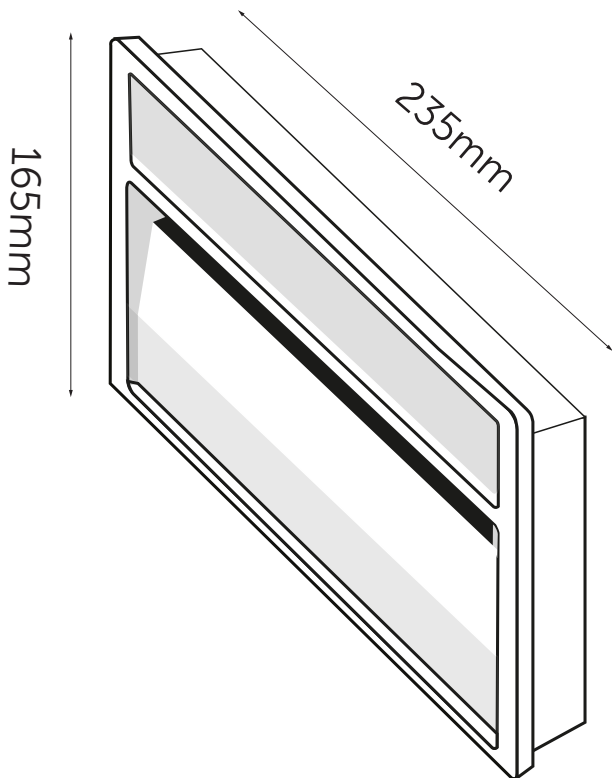

Lazio

A4 Rear Opening Front & Back

Instructions

**SLEEVE FITS INTO
1 BRICK WIDE BY
2 BRICK HIGH CAVITY**

**Build up brickwork to
desired height and set
letterbox in place**

**Complete remaining
brickwork**