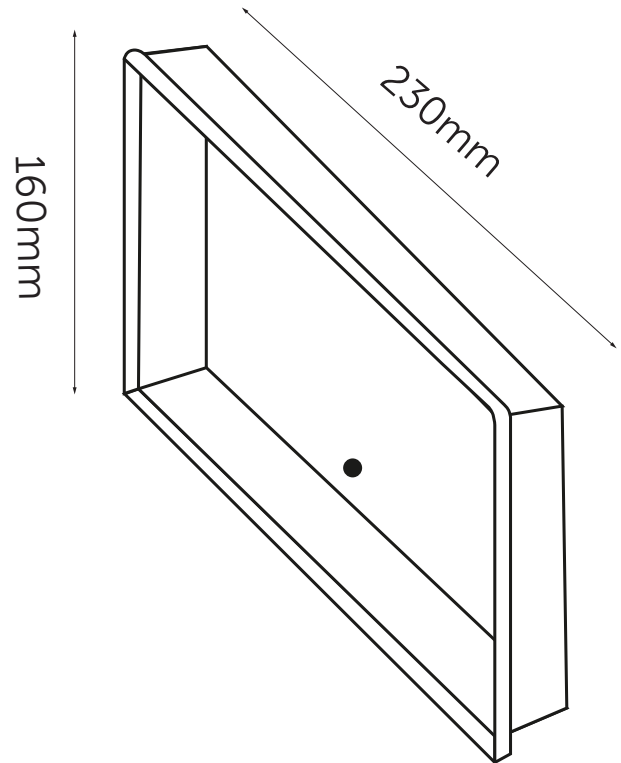

Lazio

A4 Rear Opening Front & Back

Instructions

**SLEEVE FITS INTO
1 BRICK WIDE BY
2 BRICK HIGH CAVITY**

**Build up brickwork to
desired height and set
letterbox in place**

**Complete remaining
brickwork**